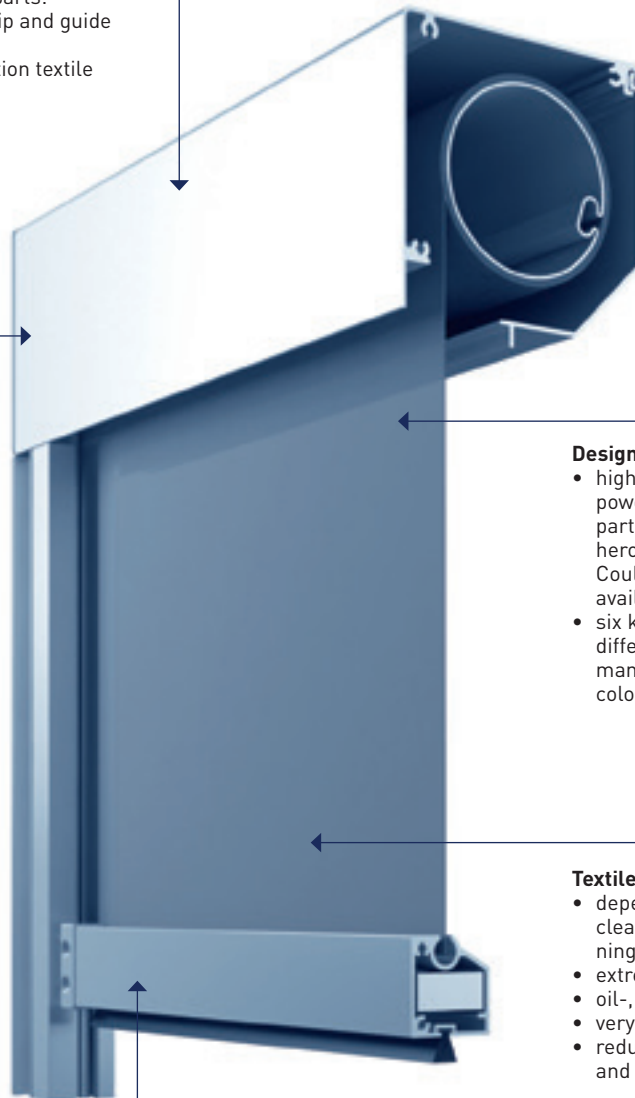

Components

- robust aluminium parts: box panels, end strip and guide rails
- elegant sun protection textile

Features

- especially robust and safe
- withstands wind speeds of up to 145 km/h
- highly weather-resistant, hail-resistant
- reliable protection from prying eyes, glaring light and heat
- helps to save energy cost
- also protects from insects

Sizes

- especially space-saving due to low winding diameter, installation possible for all kinds of buildings
- the small box does not impair the view out of the window
- sizes up to 5 m wide or high are possible
- shading of large glass surfaces up to 15 m² is possible

Design

- highly weather resistant heroyal hwr-powder coating for the aluminium parts: all colours of the RAL chart, heroyal SD surface design and Les Couleurs® Le Corbusier shades available
- six kinds of fabrics available, offering different transparencies, performance features and wide range of colours

Textile fabric

- depending on the chosen textile, a clear view or a complete room darkening can be achieved
- extremely robust
- oil-, dirt- and water repellent
- very shape-retaining
- reduces sun radiation by up to 75 % and filters 98 % of UV radiation

Automatic control

- electric control comes as a standard
- control via sensors, radio transmitters or apps
- increases ease of use, makes savings of energy and cost possible
- ensures a long serviceable life