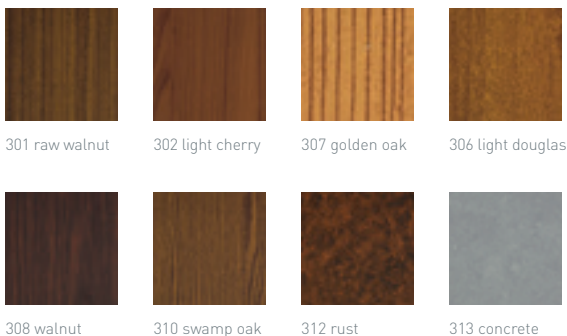

Due to their modular design, both **door frame and door panel** may be combined despite of their different designs. There are numerous variants to choose from. In addition to the exclusive heroal Les Couleurs® Le Corbusier door panel, other panels from well-known manufacturers can be installed using an innovative clip-in system for fixing. You can always choose between an infill and an attachment panel.

Infill panels are inserted in the door sash and, as a result, there is a small offset between the sash profile and the panel. **Attachment panels**, however, have the panel attached to the frame - on one or on both sides - so that the frame profile is elegantly covered. Sash and frame may also have an offset or an even design - you can choose between a **recessed and a flush sash**.