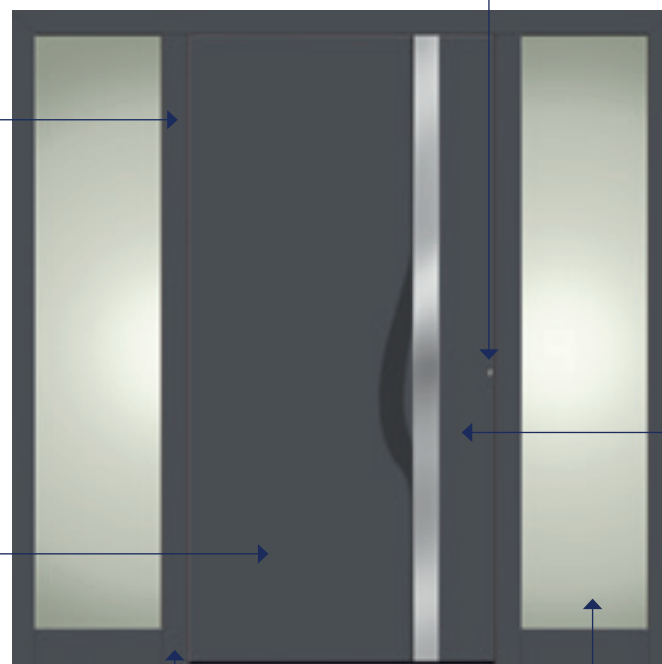

CONFIGURATION: FINELY TUNED

Panel, hinges, push handle and lever handle perfectly combined, plus a threshold in universal design, a keyless access control, if required, and compatibility with all smart-home systems. You can benefit from numerous details when configuring your heroyal entrance door system.