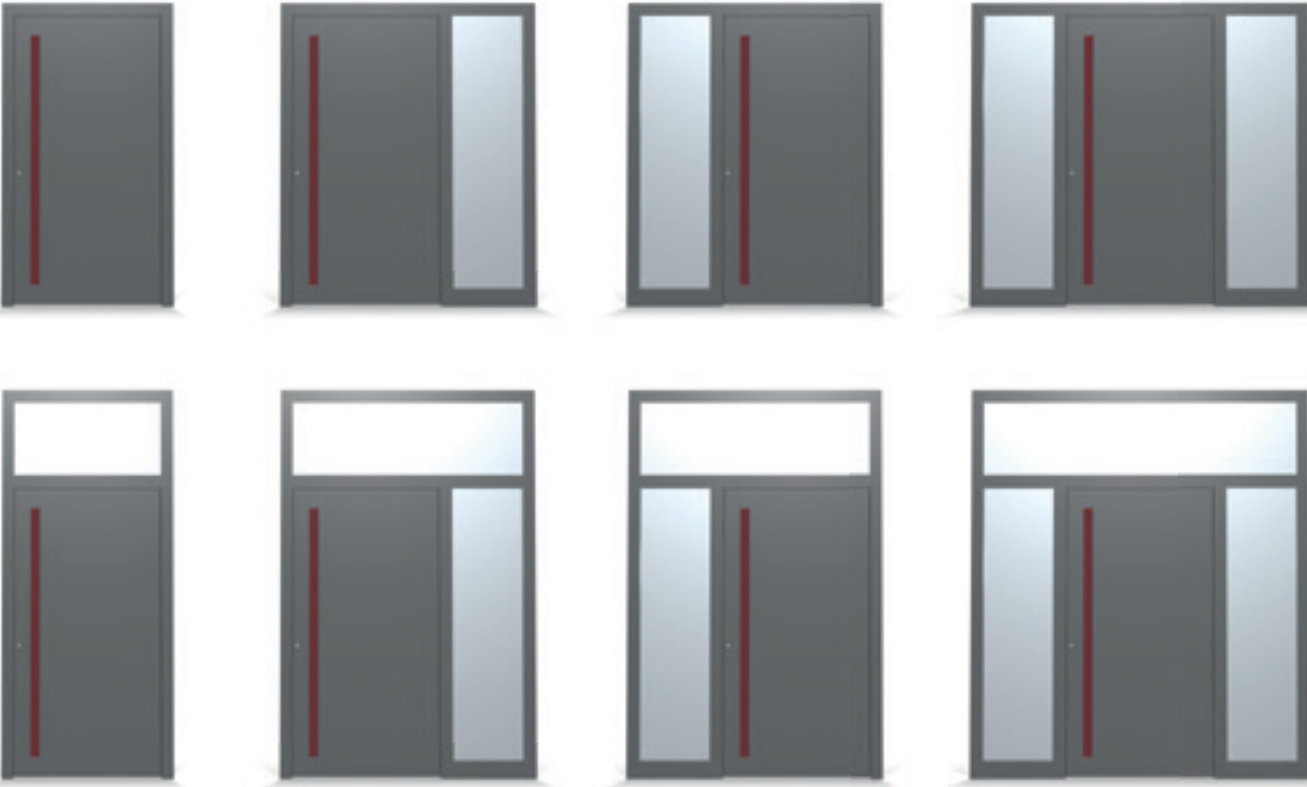

YOUR FRONT DOOR: MORE THAN A DOOR

To enable you to design your front door as the entrance of your taste, you can choose from a range of construction types: glazed sidelights or a top-light brings more light into the entrance area. Wide entrances as well as excessively high openings can also be conveniently designed.