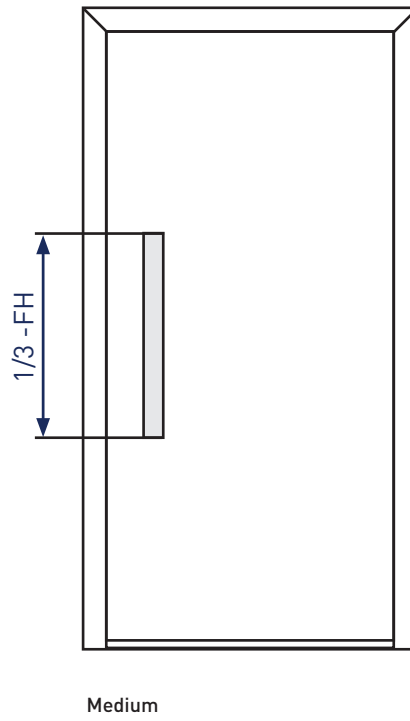

The handle strip is available in three different lengths (from left to right): long, medium and short.

Long
The distance towards the top and bottom element rim is: sash height - X

Medium
1/3 of sash height