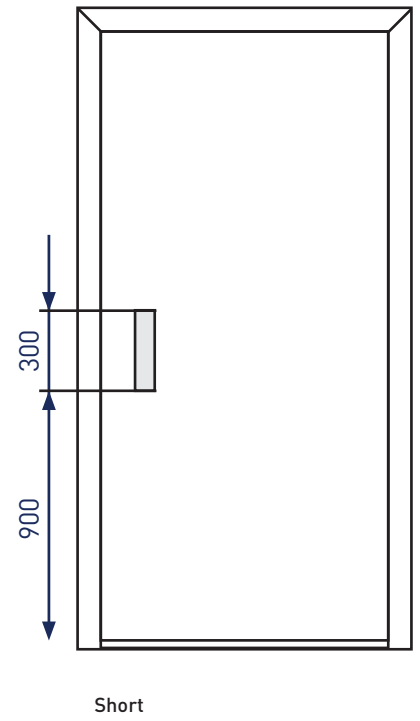

The handle strip is available in three different lengths (from left to right): long, medium and short.

Long
The distance towards the top and bottom element rim is: sash height - X

Medium
1/3 of sash height