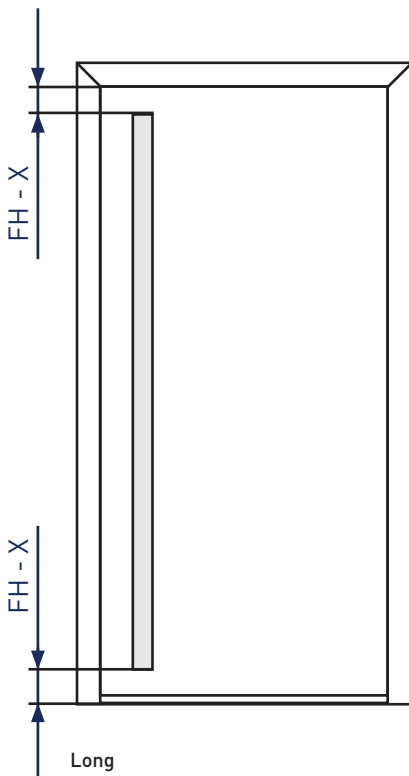

The handle strip is available in three different lengths (from left to right): long, medium and short.

Long
The distance towards the top and bottom element rim is: sash height - X

Medium
1/3 of sash height